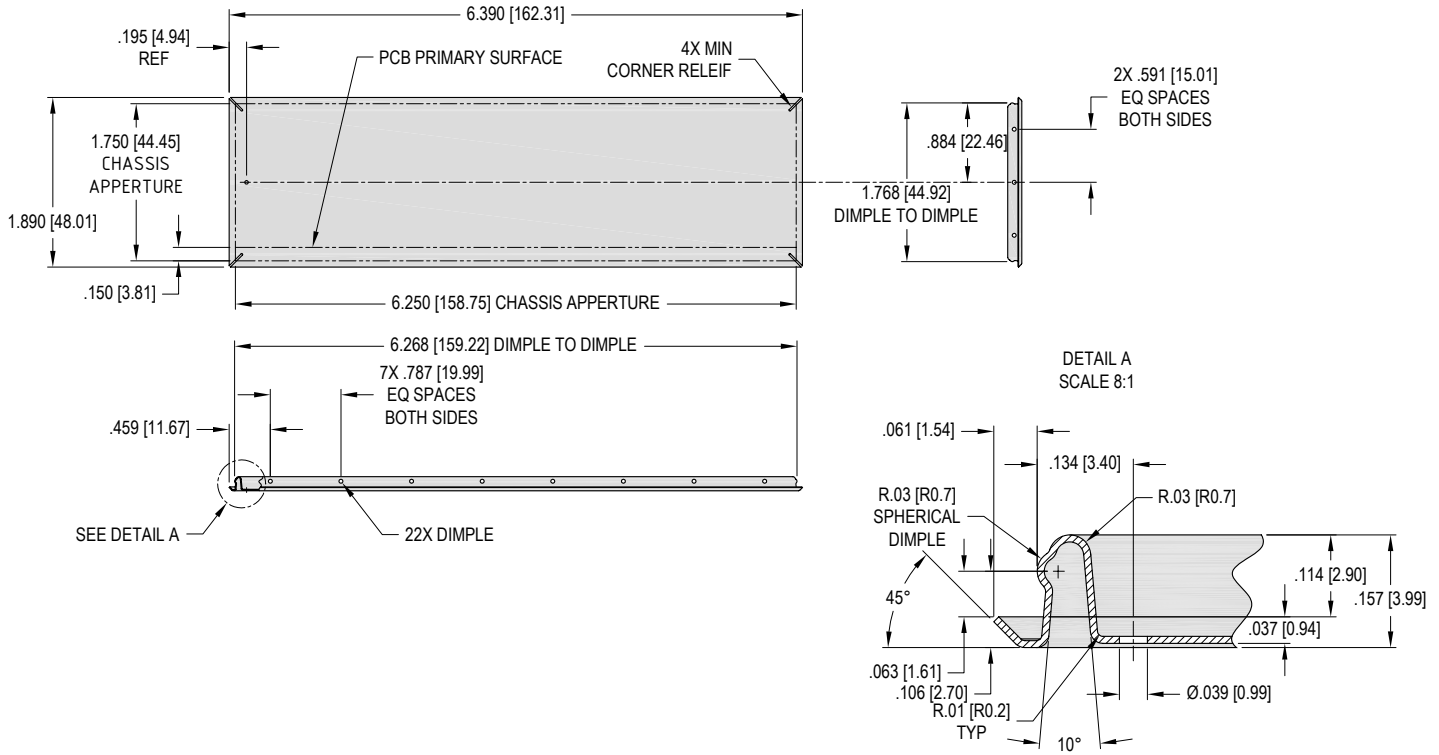

Part Number: P507-0000

MATERIAL: 304 SS, .005 to .010 THICK

Part Number: P513-0000